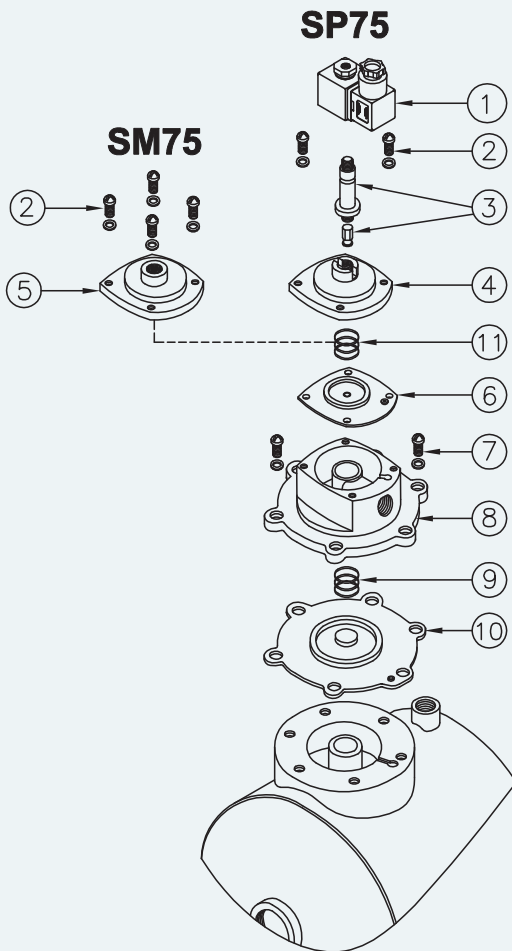

INTEGRAL Series dn 12" with valves 3"

12"

DESCRIPTION

VALVE SM75/SP75

1	Coil + Din connector	BH10...V/50-60Hz
2	Screws + Washer	VTE6x20+VROS6
3	Pole assembly	GPC 10
4	Cover	TCOP 25
5	Cover remote operated	TCOP 25FM
6	Diaphragm	M25
7	Screws + Washer	VTE10x25+VROS10
8	Cover	TCOP55
9	Spring	TMOL40
10	Main diaphragm	M55

SHORT PLAIN TUBE = G1
 LONG PLAIN TUBE = G2
 THREADED LONG TUBE = G3
 THREADED SHORT TUBE = G4

3"