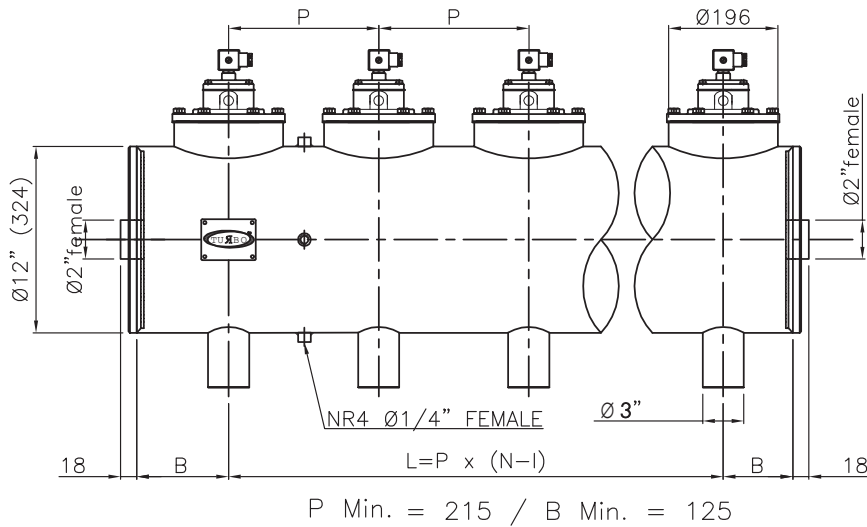

INTEGRAL Series dn 12" with valves 3"

12"

DESCRIPTION

VALVE SM75/SP75

1	Coil + Din connector	BH10...V/50-60Hz
2	Screws + Washer	VTE6x20+VROS6
3	Pole assembly	GPC 10
4	Cover	TCOP 25
5	Cover remote operated	TCOP 25FM
6	Diaphragm	M25
7	Screws + Washer	VTE10x25+VROS10
8	Cover	TCOP55
9	Spring	TMOL40
10	Main diaphragm	M55

SHORT PLAIN TUBE = G1
 LONG PLAIN TUBE = G2
 THREADED LONG TUBE = G3
 THREADED SHORT TUBE = G4

3"